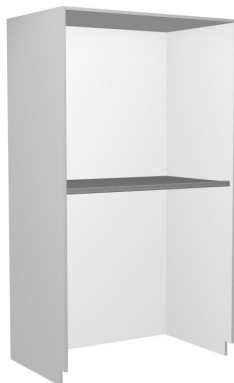

M2047 One Full Height Solid Laminated Door

M3047 One Full Height Wire Grille Door

M4047 Six Individual Solid Laminated Doors

M5047 Six Individual Wire Grille Doors

M1048

Open music cabinet 27" wide x 84-1/2" high. Available in 29" or 39" depth. 6 Equal compartments, each 8" wide x 14-1/2" high at the top. 3 Equal compartments, each 8" wide x 46-1/2" high at the bottom.

RECOMMENDED STORAGE

29" Depth: Clarinet, Flute, Oboe, Piccolo in the top.
Acoustic Guitar in the bottom.

39" Depth: Clarinet, Flute, Oboe, Piccolo in the top.
Acoustic Guitar in the bottom.

DOOR OPTIONS

M2048 One Full Height Solid Laminated Door

M3048 One Full Height Wire Grille Door

M4048 Nine Individual Solid Laminated Doors

M5048 Nine Individual Wire Grille Doors

M1052

Open music cabinet 60" wide x 84-1/2" high. Available in 29" or 39" depth. 2 Equal compartments, each 58-1/2" wide x 38-1/2" high. Cabinet is open at the bottom for large, wheel-in instrument storage.

Open music cabinet 60" wide x 84-1/2" high. Available in 29" or 39" depth.
 1 Compartment, 58-1/2" wide x 9-7/8" high, at the top.
 1 Compartment, 58-1/2" wide x 72-7/8" high, at the bottom.
 Cabinet is open at the bottom for large, wheel-in instrument storage.