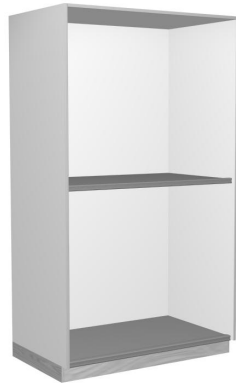

All TMI catalog sections are available online at: www.tmisystems.com/products/reference

TMI PRODUCT NO.	PERSPECTIVE	DESCRIPTION & DIMENSIONS

M1036

Open music cabinet 48" wide x 84-1/2" high. Available in 29" or 39" depth. 2 Equal compartments, each 46-1/2" wide x 38-1/2" high.

RECOMMENDED STORAGE

29" Depth: Bass Drums, Field Drums, Parade Drums, Snare Drums, Tri-Toms, Quads, Tuba, Sousaphone

39" Depth: Bass Drums, Field Drums, Parade Drums, Snare Drums, Tri-Toms, Quads, Tuba, Sousaphone

DOOR OPTIONS

M2036 Two Full Height Solid Laminated Doors

M3036 Two Full Height Wire Grille Doors

M4036 Four Individual Solid Laminated Doors

M5036 Four Individual Wire Grille Doors