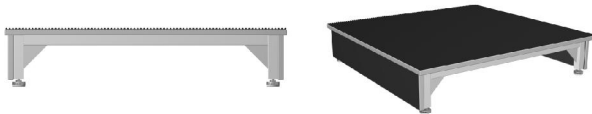

39" Depth: String Bass, Contra Bass Clarinet, Bass Drums

DOOR OPTIONS

M2040 One Full Height Solid Laminated Door

M3040 One Full Height Wire Grille Door

M1044

Open music cabinet 27" wide x 84-1/2" high. Available in 29" or 39" depth. 1 Compartment 25-3/8" wide x 9-7/8" high at the top. 1 Compartment 25-3/8" wide x 67-1/8" high at the bottom.

RECOMMENDED STORAGE

29" Depth: Cello, Guitar, Snare Drum, Field Drum in the bottom.

39" Depth: Cello, Guitar, Snare Drum, Field Drum in the bottom.

DOOR OPTIONS

M2044 One Full Height Solid Laminated Door

M3044 One Full Height Wire Grille Door

All TMI catalog sections are available online at: www.tmisystems.com/products/reference

TMI PRODUCT NO.	PERSPECTIVE	DESCRIPTION & DIMENSIONS
-----------------	-------------	--------------------------

Oak instrument storage frame on casters, with space for 2 instruments.
Overall dimensions: 50" wide x 30" high x 30" deep.

RECOMMENDED STORAGE

Sousaphone

X9115

Director's platform with a steel frame and ribbed rubber top.
Overall dimensions: 24" wide x 7" high x 24" deep.

M9210

Mobile audio electronics cabinet with a carpeted top surface, grommet, and locking roll-top above, and two lockable doors below with two pull-out drawers in the left compartment. The lower right compartment has an eight receptacle 15 amp power center and three utility shelves on a rack system. The back of the cabinet has two locking doors for access to the back of the lower compartments. All exposed exterior surfaces are finished with VGS laminate and PVC edgebanding.
Overall dimensions: 42" wide x 45" high x 24" deep.