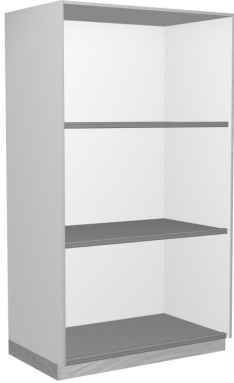

Open music cabinet 27" wide x 84-1/2" high. Available in 29" or 39" depth. 3 Equal compartments, each 25-3/8" wide x 25" high.

RECOMMENDED STORAGE

29" Depth: French Horn, Alto Horn, Snare Drum

39" Depth: Baritone, Euphonium, Mellophone

DOOR OPTIONS

M2024 One Full Height Solid Laminated Door

M3024 One Full Height Wire Grille Door

M4024 Three Individual Solid Laminated Doors

M5024 Three Individual Wire Grille Doors

M1028

Open music cabinet 48" wide x 84-1/2" high. Available in 29" or 39" depth. 3 Equal compartments, each 46-1/2" wide x 25" high.

RECOMMENDED STORAGE

29" Depth: Baritone Saxophone, Bass Clarinet, Bassoon, Field Drums, Snare Drums

39" Depth: Baritone Saxophone, Bass Clarinet, Bassoon, Field Drums, Snare Drums

DOOR OPTIONS

M2028 Two Full Height Solid Laminated Doors

M3028 Two Full Height Wire Grille Doors

M4028 Six Individual Solid Laminated Doors

M5028 Six Individual Wire Grille Doors

M1032

Open music cabinet 27" wide x 84-1/2" high. Available in 29" or 39" depth. 2 Equal compartments, each 25-3/8" x 38-1/2" high.