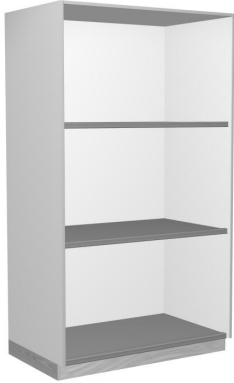

Open music cabinet 27" wide x 84-1/2" high. Available in 29" or 39" depth. 3 Equal compartments, each 25-3/8" wide x 25" high.

RECOMMENDED STORAGE

29" Depth: French Horn, Alto Horn, Snare Drum

39" Depth: Baritone, Euphonium, Mellophone

DOOR OPTIONS

M2024 One Full Height Solid Laminated Door

M3024 One Full Height Wire Grille Door

M4024 Three Individual Solid Laminated Doors

M5024 Three Individual Wire Grille Doors

M1028

Open music cabinet 48" wide x 84-1/2" high. Available in 29" or 39" depth. 3 Equal compartments, each 46-1/2" wide x 25" high.

RECOMMENDED STORAGE

29" Depth: Baritone Saxophone, Bass Clarinet, Bassoon, Field Drums, Snare Drums

39" Depth: Baritone Saxophone, Bass Clarinet, Bassoon, Field Drums, Snare Drums

DOOR OPTIONS

M2028 Two Full Height Solid Laminated Doors