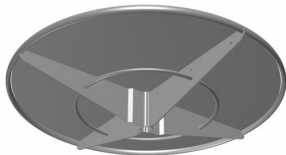

Open music cabinet 27" wide x 68-3/4" high. Available in 29" or 39" depth. Eight equal compartments, each 12-3/8" wide x 14-1/2" high.

RECOMMENDED STORAGE

29" Depth: Alto Saxophone, Cornet, Trumpet

39" Depth: Alto Clarinet, Bassoon, Bass Clarinet, Tenor Saxophone, Trombone, Violin, Viola

DOOR OPTIONS

M2604 One Full Height Solid Laminated Door

M3604 One Full Height Wire Grille Door

M4604 Eight Individual Solid Laminated Doors

M5604 Eight Individual Wire Grille Doors

M1604

Revolving metal shelf, epoxy powder coated, 40" diameter. Designed for use in M1368 corner cabinets.

RECOMMENDED STORAGE

Accessories.

A8910

Revolving metal shelf, epoxy powder coated, 40" diameter. With garment hanging ring, designed for use in M1368 corner cabinets.

RECOMMENDED STORAGE

Uniforms, Robes, Accessories.