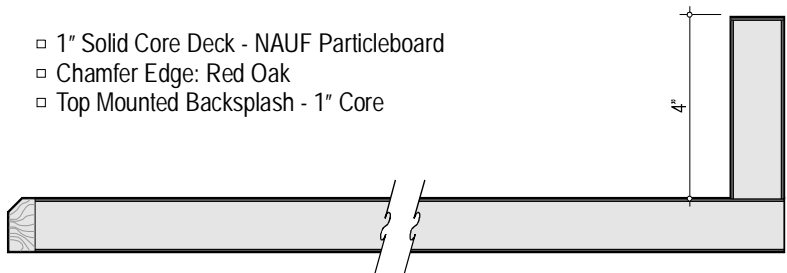

C1317

Depth: 24-1/2"
29-1/2"

- 1" Solid Core Deck - NAUF Particleboard
- Chamfer Edge: Red Oak
- Top Mounted Backsplash - 1" Core