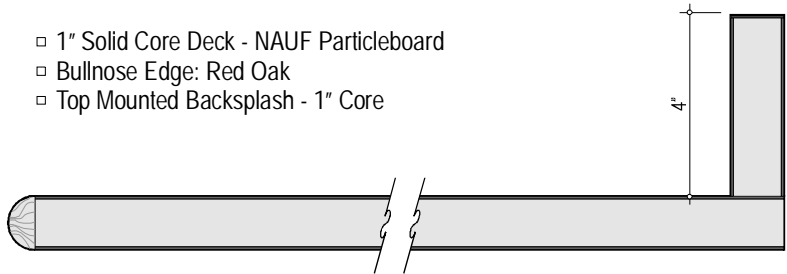

## C1310

Depth: 24-1/2"  
29-1/2"

- 1" Solid Core Deck - NAUF Particleboard
- 3mm PVC Edging
- Top Mounted Backsplash - 1" Core

## C1311

Depth: 24-1/2"  
29-1/2"

- 1" Solid Core Deck - NAUF Particleboard
- Laminated Self Edging
- Top Mounted Backsplash - 1" Core

## C1315

Depth: 24-1/2"  
29-1/2"

- 1" Solid Core Deck - NAUF Particleboard
- Bullnose Edge: Red Oak
- Top Mounted Backsplash - 1" Core