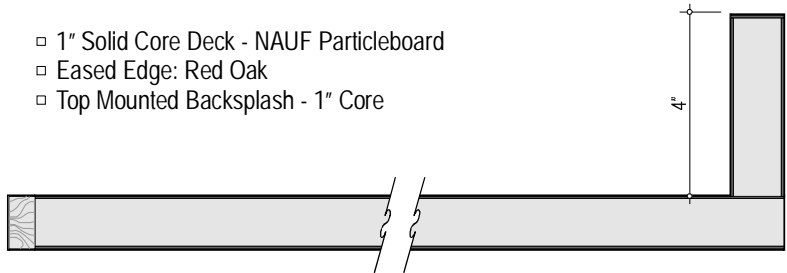

## C1311

Depth: 24-1/2"  
29-1/2"

- 1" Solid Core Deck - NAUF Particleboard
- Laminated Self Edging
- Top Mounted Backsplash - 1" Core

## C1315

Depth: 24-1/2"  
29-1/2"

- 1" Solid Core Deck - NAUF Particleboard
- Bullnose Edge: Red Oak
- Top Mounted Backsplash - 1" Core

## C1316

Depth: 24-1/2"  
29-1/2"

- 1" Solid Core Deck - NAUF Particleboard
- Eased Edge: Red Oak
- Top Mounted Backsplash - 1" Core