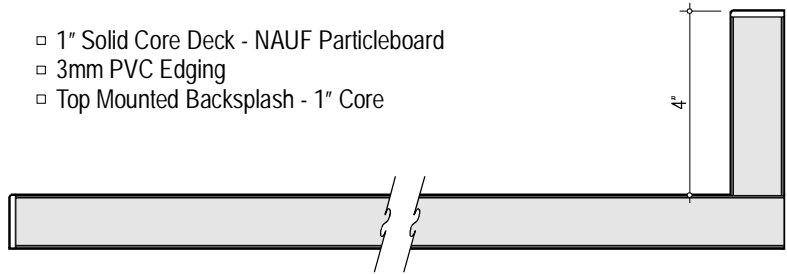

1-1/8" COUNTERTOP THICKNESS - FORMALDEHYDE FREE (NAUF) PARTICLEBOARD
TOP MOUNTED BACKSPLASH

TMI PRODUCT NUMBER   DECK PROFILE   BACKSPLASH DETAIL

C1310

Depth: 24-1/2"
29-1/2"

- 1" Solid Core Deck - NAUF Particleboard
- 3mm PVC Edging
- Top Mounted Backsplash - 1" Core